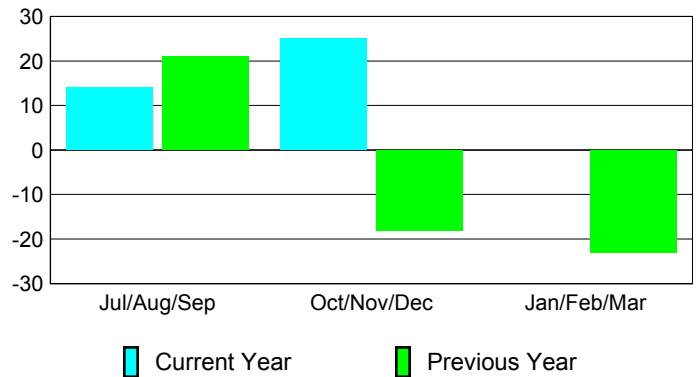

Membership Results 2012-2013

Membership 2011-2012

Month	Net Memb Goal	Actual New Memb	Actual Dropped Memb	Gain/Loss of Memb	Gain/Loss of Memb
Jul/Aug/Sep	10	78	-64	14	21
Oct/Nov/Dec	5	63	-38	25	-18
Jan/Feb/Mar	30	0	0	0	-23
Totals	45	141	-102	39	-20

Membership Results 2012-2013

Goal, New, Dropped, Gain/Loss

Comparison of Membership Gain/Loss

Current Year Compared to the Previous Year

Gender Comparison 2012-2013

Jul/Aug/Sep

Oct/Nov/Dec

Jan/Feb/Mar