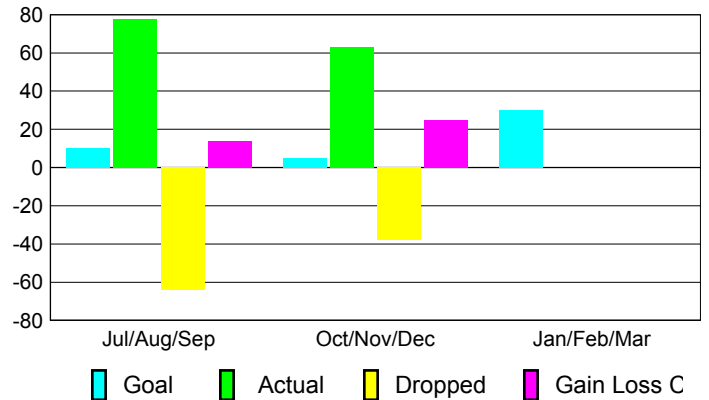

Club Results 2012-2013

Goal, New, Dropped, Gain/Loss

Comparison of Club Gain/Loss

Current Year Compared to the Previous Year

YTD Status Quo Clubs 2012-2013

Status Quo Clubs Compared to Status Quo Members

MEMBERSHIP

Membership Results 2012-2013

Membership 2011-2012

Month	Net Memb Goal	Actual New Memb	Actual Dropped Memb	Gain/Loss of Memb	Gain/Loss of Memb
Jul/Aug/Sep	10	78	-64	14	21
Oct/Nov/Dec	5	63	-38	25	-18
Jan/Feb/Mar	30	0	0	0	-23
Totals	45	141	-102	39	-20

Membership Results 2012-2013

Goal, New, Dropped, Gain/Loss

Comparison of Membership Gain/Loss

Current Year Compared to the Previous Year

Gender Comparison 2012-2013

Jul/Aug/Sep

Oct/Nov/Dec

Jan/Feb/Mar